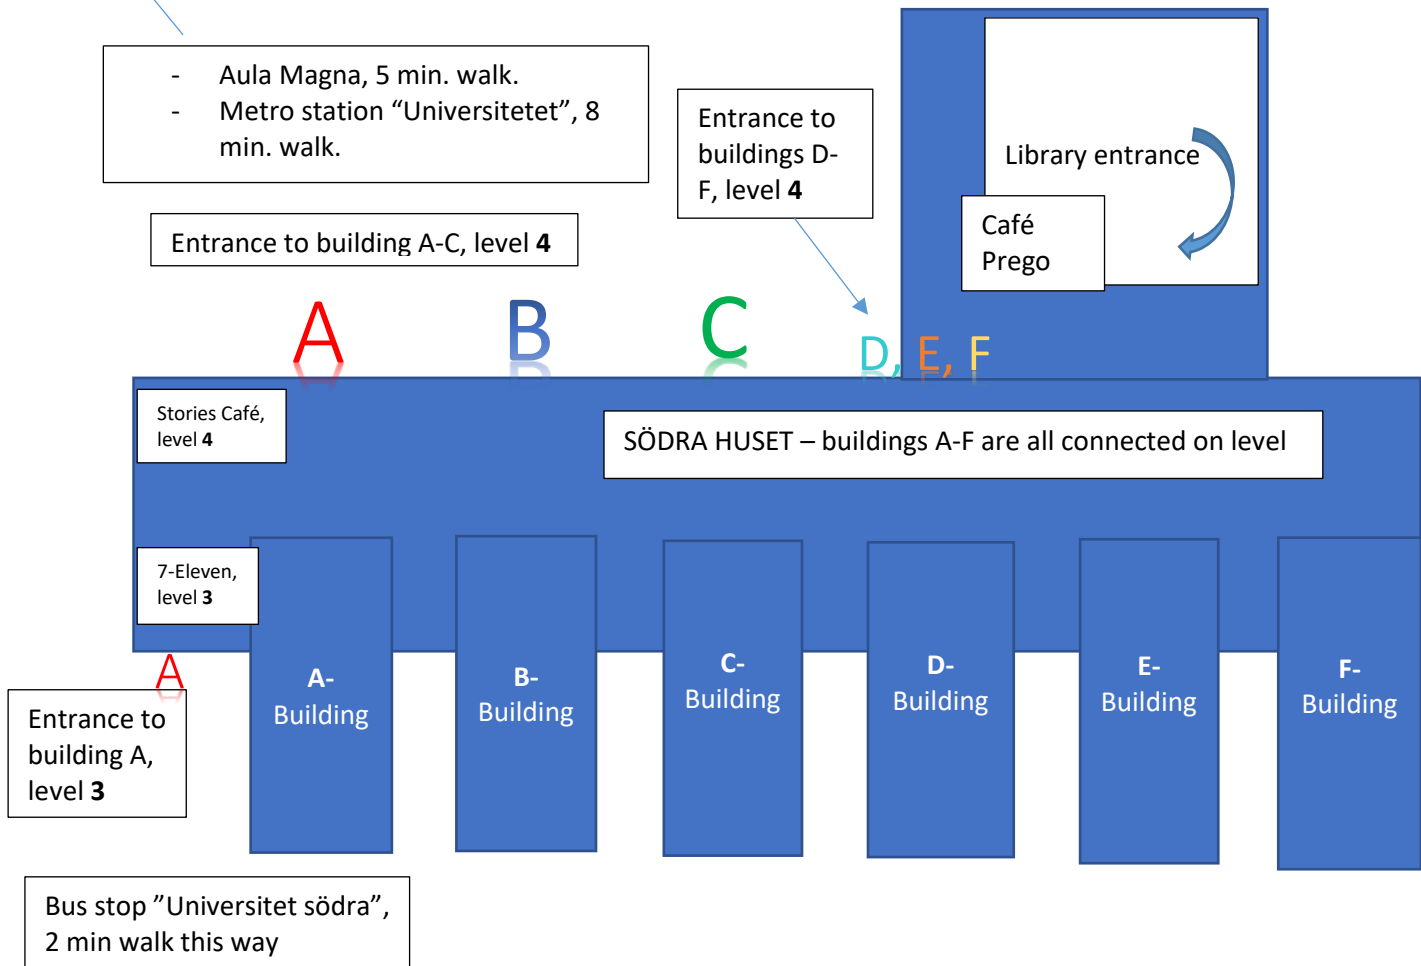

Detailed map over Södra Huset – Campus Frescati

All hearing rooms for the FDI Moot Preliminary rounds, round of 16, quarter final, semifinal and 3:rd place are located in Södra Huset, Building B-F. All room locations can be identified by the room numbers first letter and number.

For example:

B307 – Located in the **B-building**, **level 3**, room B307

E420 – Located in the **E-building**, **level 4**, room E420

F299 – Located in the **F-building**, **level 2**, room F299

The finale will be held in Aula Magna, right wing.

Please note that when you enter Södra huset from the direction of the metro station, you will be entering on level 4. If you enter the A-building from the direction of the bus stop, you will be entering on level 3. In all elevators level 4 is marked with a green button.